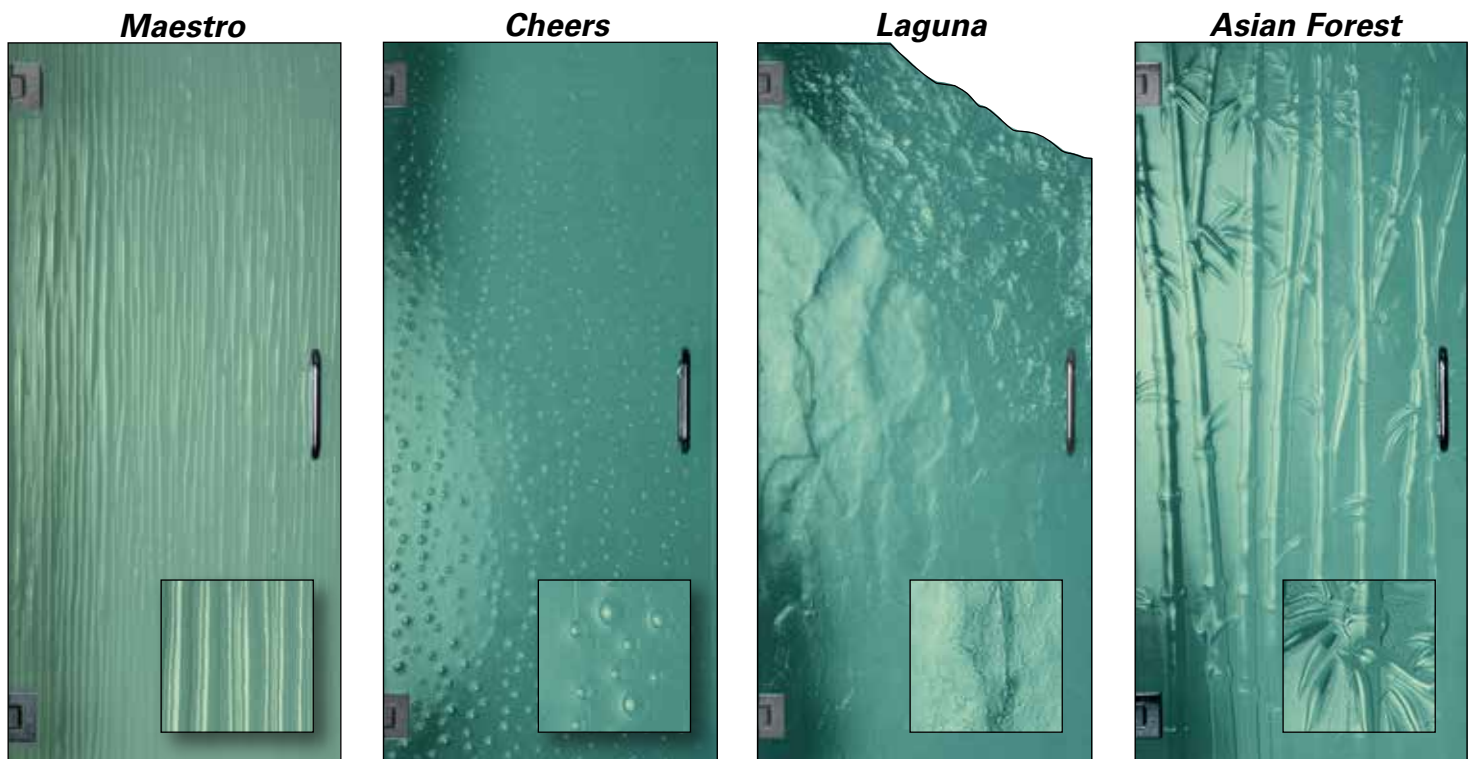

The glass doors have been lighted to accent designs.