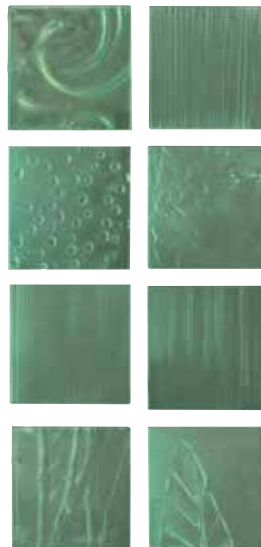

For a quote send an email to

Quote@CwDoor.com

or send fax to

661.257.4907

Photo shows, Laguna **Architectural Impressions[®]** in Clear Glass with Bent Panels.

Tropical

12"x12" Glass Samples showing the 8 standard designs available