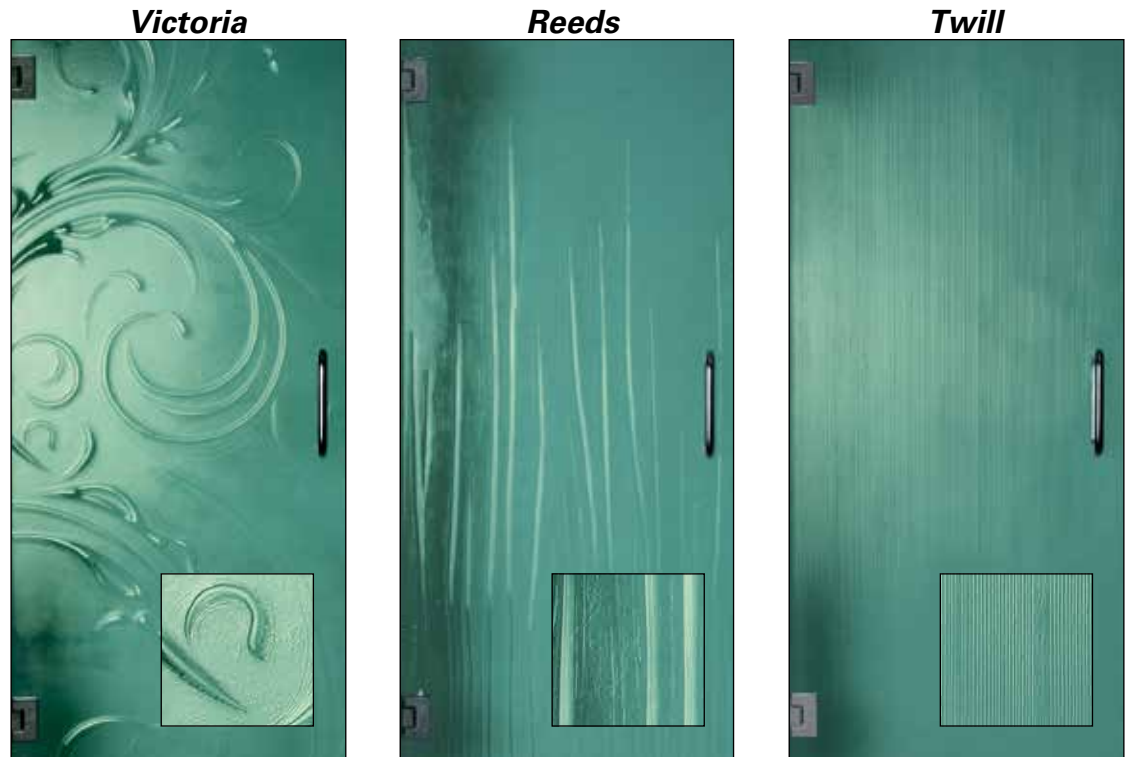

What Project Can We Help You With Today?

Architectural Impressions® will enhance any project you design with glass...

- Shower Enclosures
- Bath Screens
- Counter Tops
- Backsplashes
- Pool Fencing
- Railing Systems
- Wind Breaks
- Partitions
- Closet Doors
- Table Tops
- Entrance Doors
- Entry Ways
- Interior Doors
- Cabinet Doors
- Accent Walls
- Shower Walls
- Windows

Choose from our standard designs or create one of your own...