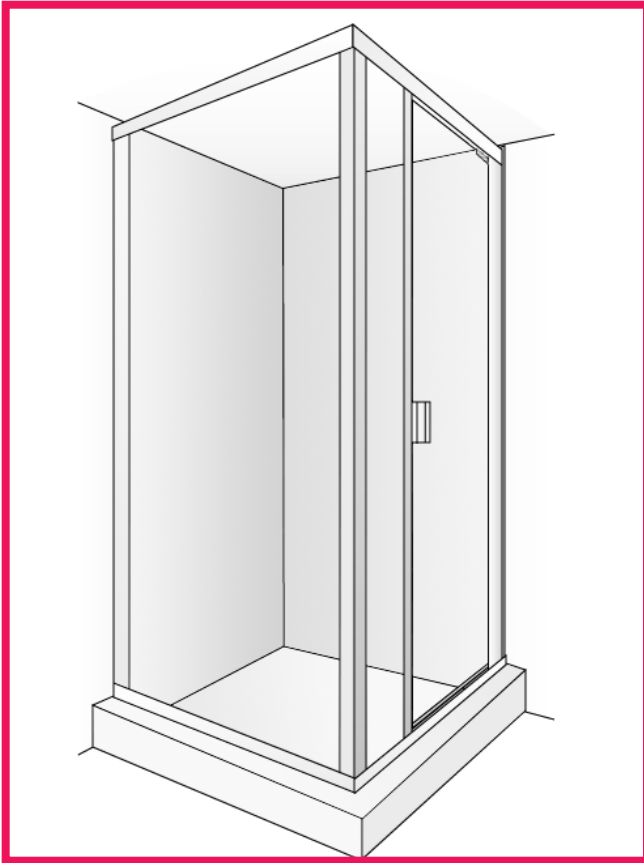

Model 5000-180-90 semi-frameless

Rendering of Model 5000-180-90

Finishes:

- Bright Clear, Bright Gold, Bronze, Brushed Nickel and White (High-gloss)

Glass Type:

- 3/16" Duratuf® tempered safety glass

Frame Type:

- Semi-frameless pivot door

Header Type:

- Standard header and curb

Product Details:

- Heavy gauge 6063 extrusions (6463 is polished for bright colors)
- Magnetic door jamb with vinyl gasket seal
- Hydro-Tech® system for water-tight installation
- Full height 180° in-line and 90° or 135° return panels

Sizes:

- Standard heights
 - » 6 to choose from
- Custom heights
 - » Maximum door size is 36" x 96"
 - » Maximum opening width plus return depth is 108"
 - » Maximum opening height is 96"

Optional Upgrades: