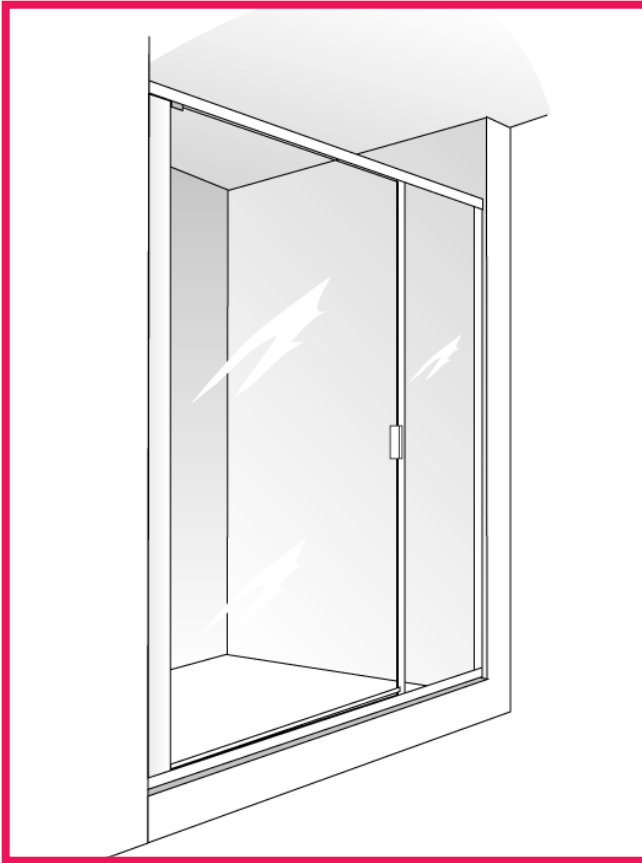

Model 5000-180 semi-frameless

Rendering of Model 5000-180

Finishes:

- Bright Clear, Bright Gold, Bronze, Brushed Nickel and White (High-gloss)

Glass Type:

- 3/16" Duratuf® tempered safety glass

Frame Type:

- Semi-frameless pivot door

Header Type:

- Standard header and curb

Product Details:

- Heavy gauge 6063 extrusions (6463 is polished for bright colors)
- Magnetic door jamb with vinyl gasket seal
- Full height 180° in-line panel

Sizes:

- Standard heights
 - » 8 to choose from
- Custom heights
 - » Maximum door width is 36"
 - » Maximum opening height is 96"

Optional Upgrades:

- Decorative textured and tinted Duratuf® tempered safety glass
- 1/4" Duratuf® tempered safety glass
- Thru-glass hardware
- Buttress with and without glass notch
- Euro header or curb
- CwShield™ protective coating
- Custom powder coating