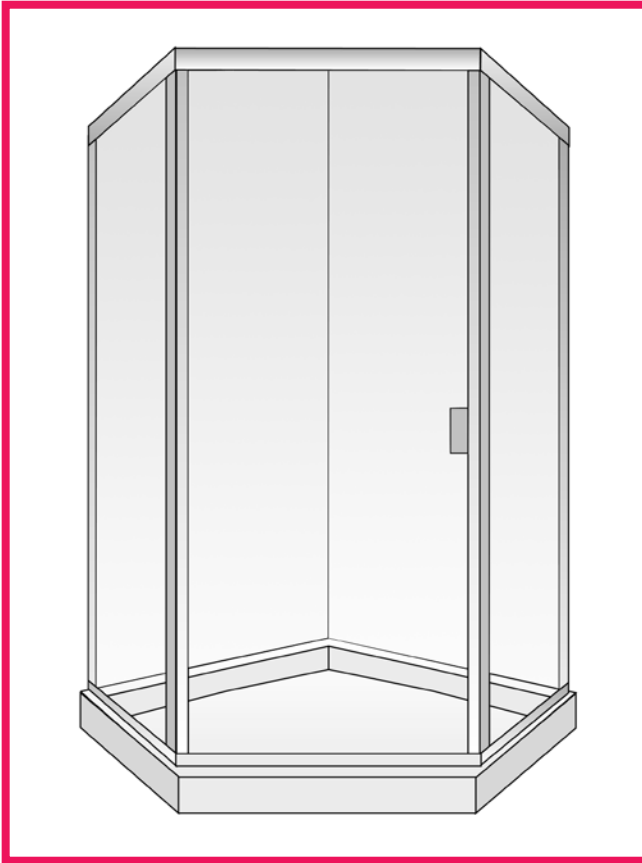

# Model 5000-45-45 semi-frameless

Rendering of Model 5000-45-45

#### Glass Type:

- 3/16" Duratuf® tempered safety glass

#### Frame Type:

- Semi-frameless pivot door

#### Sizes:

- Standard heights
  - » 6 to choose from
- Custom sizes
  - » Maximum door size is 36" x 96"
  - » Maximum opening width plus return depth is 108"
  - » Maximum opening height is 96"