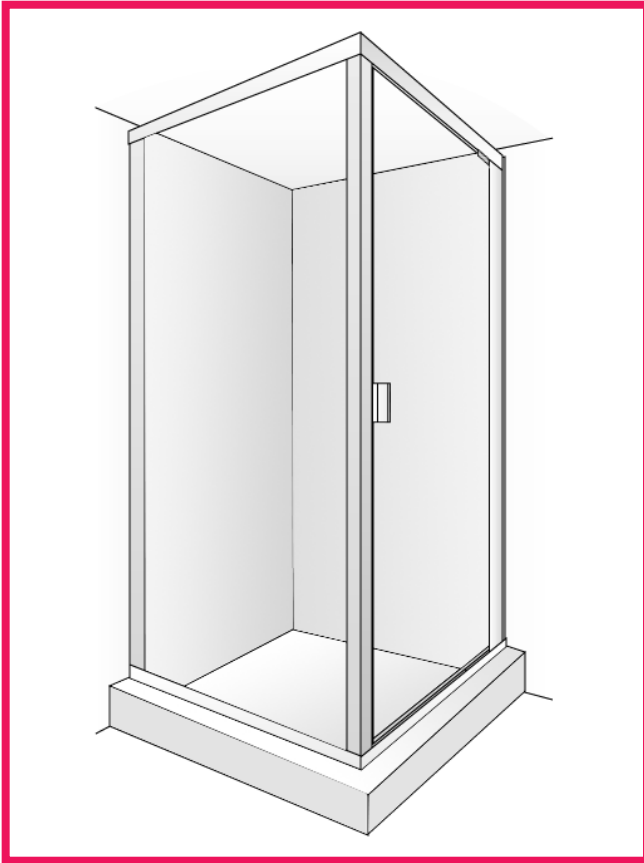

Model 5000-90 semi-frameless

Rendering of Model 5000-90

Finishes:

- Bright Clear, Bright Gold, Bronze, Brushed Nickel and White (High-gloss)

Glass Type:

- 3/16" Duratuf® tempered safety glass

Frame Type:

- Semi-frameless pivot door

Header Type:

- Standard header and curb

Product Details:

- Heavy gauge 6063 extrusions (6463 is polished for bright colors)
- Magnetic door jamb with vinyl gasket seal
- Adjustable pivot jambs
- Full height 90° or 135° return panels

Sizes:

- Standard heights
 - » 4 to choose from
- Custom heights
 - » Maximum door size is 36" x 96"
 - » Maximum opening width plus return depth is 84"
 - » Maximum opening height is 96"

Optional Upgrades: