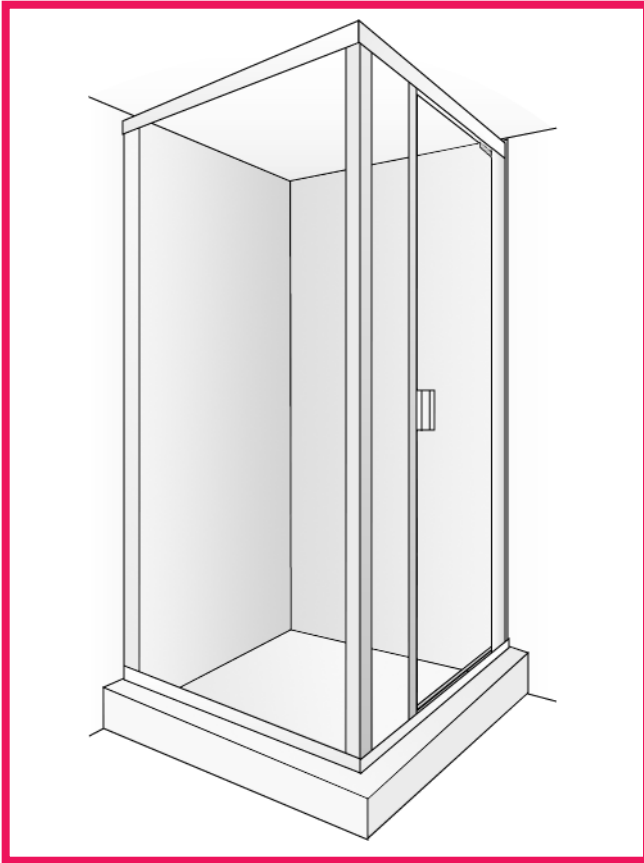

Model 5000H-180-90 semi-frameless

Rendering of Model 5000H-180-90

Finishes:

- Bright Clear, Bright Gold, Bronze, Brushed Nickel and White (High-gloss)

Glass Type:

- 3/16" Duratuf® tempered safety glass

Frame Type:

- Semi-frameless rotary gear hinge door

Header Type:

- Standard header and curb

Product Details:

- Heavy gauge 6063 extrusions (6463 is polished for bright colors)
- Bind-free, continuous rotary gear hinge, full length of door
- Magnetic door jamb with vinyl gasket seal
- Hydro-Tech® system for water-tight installation
- Full height 180° in-line and 90° or 135° return panels

Sizes:

- Standard heights
 - » 6 to choose from
- Custom heights
 - » Maximum door size is 36" x 96"
 - » Maximum opening width plus return depth is 108"
 - » Maximum opening height is 96"

Optional Upgrades: