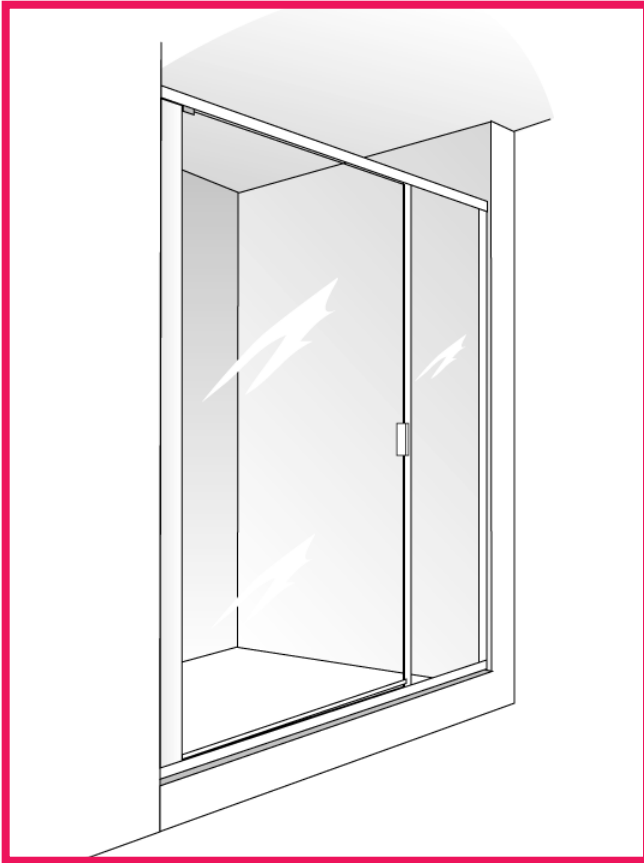

Model 5000H-180 semi-frameless

Rendering of Model 5000H-180

Finishes:

- Bright Clear, Bright Gold, Bronze, Brushed Nickel and White (High-gloss)

Glass Type:

- 3/16" Duratuf® tempered safety glass

Frame Type:

- Semi-frameless rotary gear hinge door

Header Type:

- Standard header and curb

Product Details:

- Heavy gauge 6063 extrusions (6463 is polished for bright colors)
- Bind-free, continuous rotary gear hinge, full length of door
- Magnetic door jamb with vinyl gasket seal
- Full height 180° in-line panel

Sizes:

- Standard heights
 - » 8 to choose from
- Custom heights
 - » Maximum door width is 36"
 - » Maximum opening height is 96"

Optional Upgrades:

- Decorative textured and tinted Duratuf® tempered safety glass
- 1/4" Duratuf® tempered safety glass
- Thru-glass hardware
- Buttress with and without glass notch
- Euro header or curb
- Steam unit
- CwShield™ protective coating
- Custom powder coating