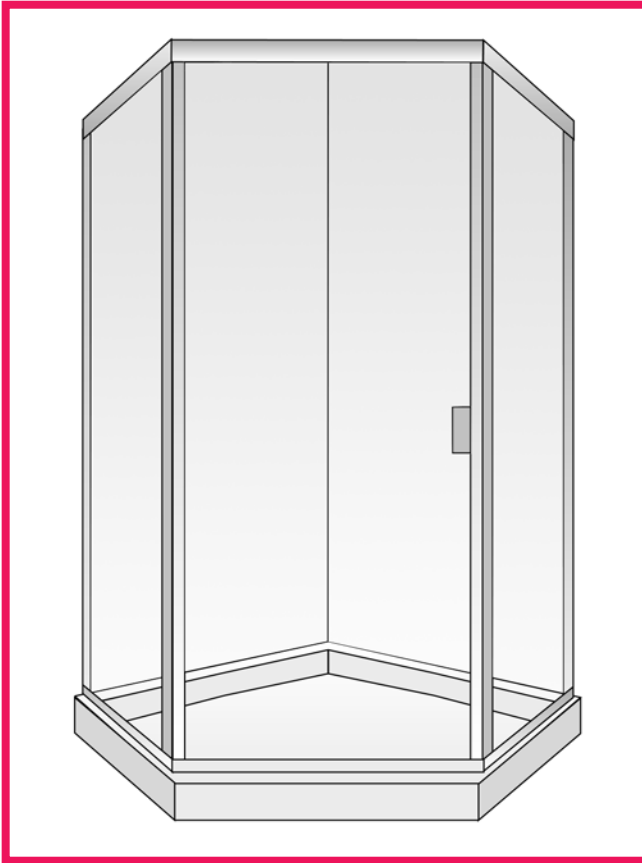

Model 5000H-45-45 semi-frameless

Rendering of Model 5000H-45-45

Finishes:

- Bright Clear, Bright Gold, Bronze, Brushed Nickel and White (High-gloss)

Glass Type:

- 3/16" Duratuf® tempered safety glass

Frame Type:

- Semi-frameless rotary gear hinge door

Header Type:

- Standard header and curb

Product Details:

- Heavy gauge 6063 extrusions (6463 is polished for bright colors)
- Bind-free, continuous rotary gear hinge, full length of door
- Magnetic door jamb with vinyl gasket seal
- Hydro-Tech® system for water-tight installation
- Full height 135° return panels

Sizes:

- Standard heights
 - » 6 to choose from
- Custom heights
 - » Maximum door size is 36" x 96"
 - » Maximum opening width plus return depth is 108"
 - » Maximum opening height is 96"

Optional Upgrades: