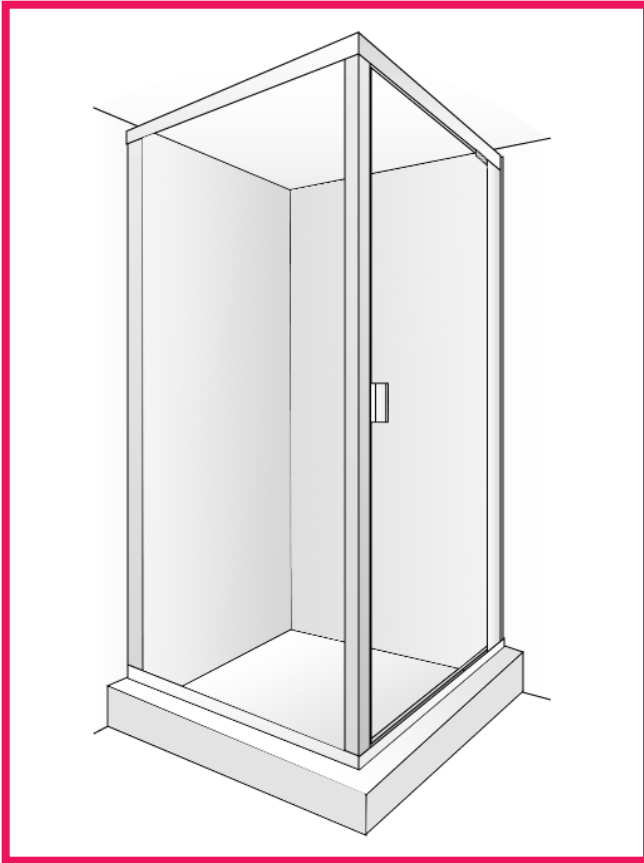

Model 5000H-90 semi-frameless

Rendering of Model 5000H-90

Finishes:

- Bright Clear, Bright Gold, Bronze, Brushed Nickel and White (High-gloss)

Glass Type:

- 3/16" Duratuf® tempered safety glass

Frame Type:

- Semi-frameless rotary gear hinge door

Header Type:

- Standard header and curb

Product Details:

- Heavy gauge 6063 extrusions (6463 is polished for bright colors)
- Bind-free, continuous rotary gear hinge, full length of door
- Magnetic door jamb with vinyl gasket seal
- Full height 90° or 135° return panels

Sizes:

- Standard heights
 - » 4 to choose from
- Custom heights
 - » Maximum door size is 36" x 96"
 - » Maximum opening width plus return depth is 84"
 - » Maximum opening height is 96"

Optional Upgrades: