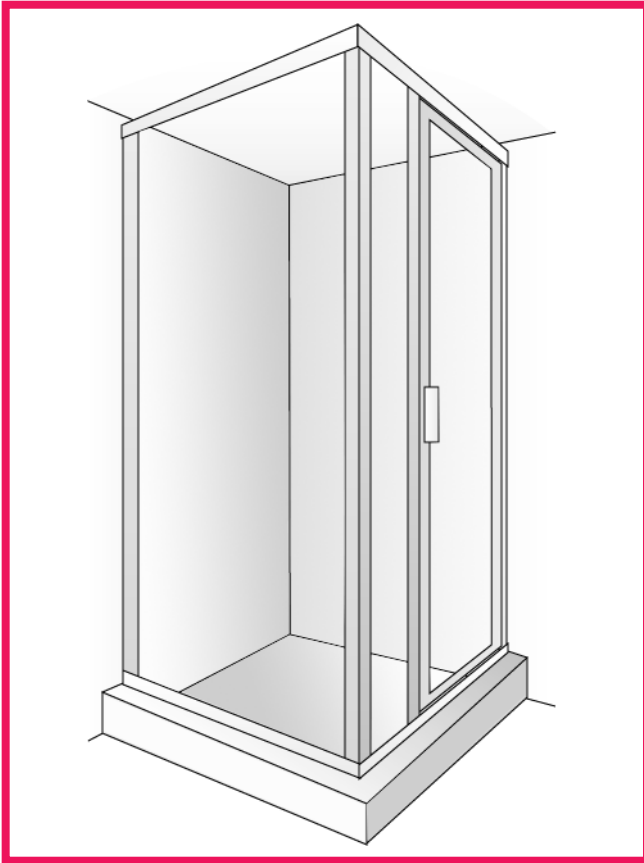

Model 6000-180-90 framed

Rendering of Model 6000-180-90

Finishes:

- Bright Clear, Bright Gold, Bronze, Brushed Nickel and White (High-gloss)

Glass Type:

- Duratuf® tempered safety glass

Frame Type:

- Framed pivot door

Header Type:

- Standard header and curb

Product Details:

- Heavy gauge 6063 extrusions (6463 is polished for bright colors)
- Full length magnetic catch and jamb seal
- Magnetic door jamb with vinyl gasket seal
- Hydro-Tech® system for water-tight installation
- Mitered corners
- Full height 180° in-line and 90° or 135° return panels

Sizes:

- Standard heights
 - » 6 to choose from
- Custom heights
 - » Maximum door size is 42" x 96"
 - » Maximum opening width plus return depth is 108"
 - » Maximum opening height is 96"

Optional Upgrades: