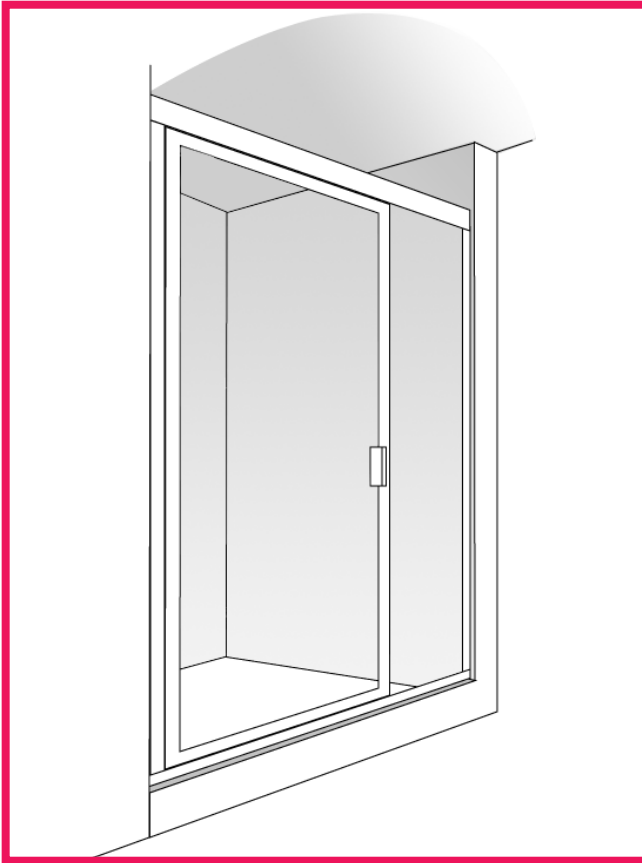

Model 6000-180 framed

Rendering of Model 6000-180

Finishes:

- Bright Clear, Bright Gold, Bronze, Brushed Nickel and White (High-gloss)

Glass Type:

- Duratuf® tempered safety glass

Frame Type:

- Framed pivot door

Header Type:

- Standard header and curb

Product Details:

- Heavy gauge 6063 extrusions (6463 is polished for bright colors)
- Full length magnetic catch and jamb seal
- Magnetic door jamb with vinyl gasket seal
- Hydro-Tech® system for water-tight installation
- Mitered corners
- Full height 180° in-line panel

Sizes:

- Standard heights
 - » 8 to choose from
- Custom heights
 - » Maximum door width is 42"
 - » Maximum opening height is 96"

Optional Upgrades:

- Decorative textured and tinted Duratuf® tempered safety glass
- 1/4" Duratuf® tempered safety glass
- Thru-glass hardware
- Buttress with and without glass notch
- Euro header or curb
- CwShield™ protective coating
- Custom powder coating