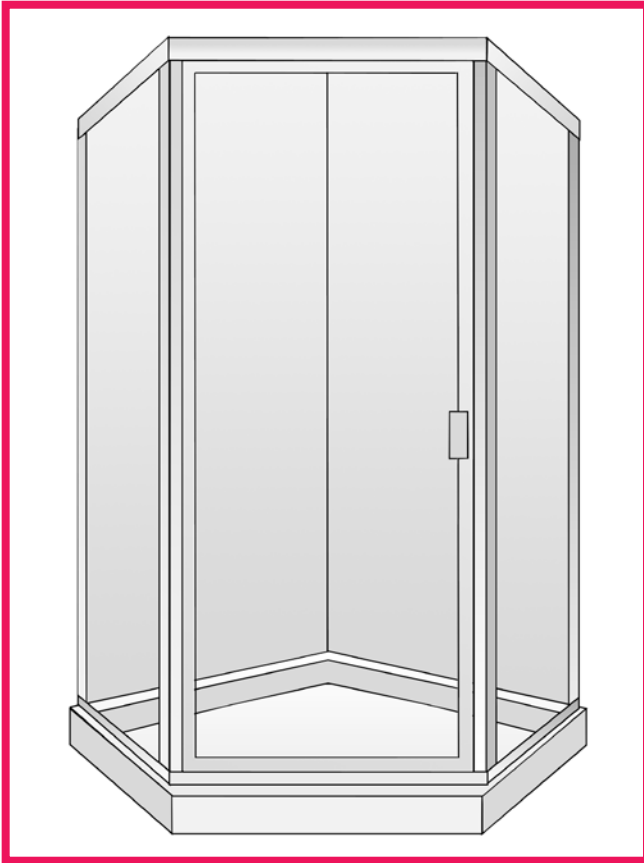

# Model 6000-45-45 framed

Rendering of Model 6000-45-45

**Finishes:**

- Bright Clear, Bright Gold, Bronze, Brushed Nickel and White (High-gloss)

**Glass Type:**

- Duratuf® tempered safety glass

**Frame Type:**

- Framed pivot door

**Header Type:**

- Standard header and curb

**Product Details:**

- Heavy gauge 6063 extrusions (6463 is polished for bright colors)
- Full length magnetic catch and jamb seal
- Magnetic door jamb with vinyl gasket seal
- Hydro-Tech® system for water-tight installation
- Mitered corners
- Full height 135° return panels

**Sizes:**

- Standard heights
  - » 6 to choose from
- Custom heights
  - » Maximum door size is 42" x 96"
  - » Maximum opening width plus return depth is 108"
  - » Maximum opening height is 96"

**Optional Upgrades:**