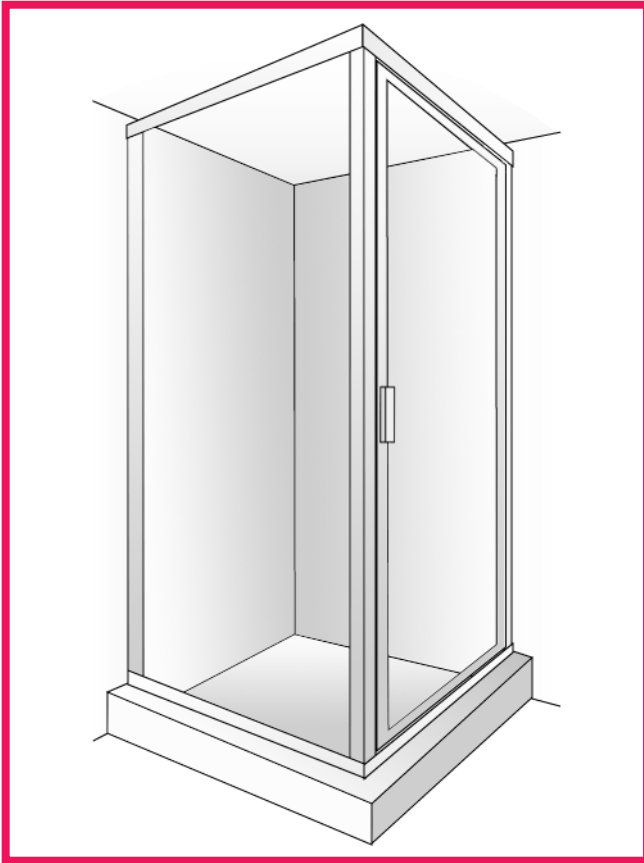

Model 6000-90 framed

Rendering of Model 6000-90

Finishes:

- Bright Clear, Bright Gold, Bronze, Brushed Nickel and White (High-gloss)

Glass Type:

- Duratuf® tempered safety glass

Frame Type:

- Framed pivot door

Header Type:

- Standard header and curb

Product Details:

- Heavy gauge 6063 extrusions (6463 is polished for bright colors)
- Full length magnetic catch and jamb seal
- Magnetic door jamb with vinyl gasket seal
- Hydro-Tech® system for water-tight installation
- Mitered corners
- Full height 90° or 135° return panels

Sizes:

- Standard heights
 - » 4 to choose from
- Custom heights
 - » Maximum door size is 42" x 96"
 - » Maximum opening width plus return depth is 84"
 - » Maximum opening height is 96"

Optional Upgrades: