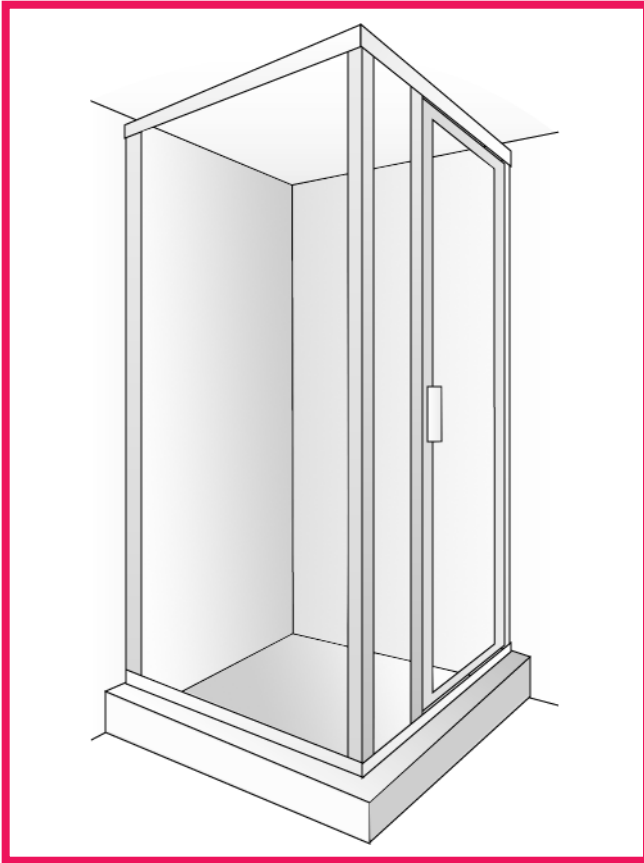

Model 6000H-180-90 framed

Rendering of Model 6000H-180-90

Finishes:

- Bright Clear, Bright Gold, Bronze, Brushed Nickel and White (High-gloss)

Glass Type:

- Duratuf® tempered safety glass

Frame Type:

- Framed rotary gear hinge door

Header Type:

- Standard header and curb

Product Details:

- Heavy gauge 6063 extrusions (6463 is polished for bright colors)
- Bind-free, continuous rotary gear hinge, full length of door
- Full length magnetic catch and jamb seal
- Magnetic door jamb with vinyl gasket seal
- Hydro-Tech® system for water-tight installation
- Mitered corners
- Full height 180° in-line and 90° or 135° return panels

Sizes:

- Standard heights
 - » 6 to choose from
- Custom heights
 - » Maximum door size is 42" x 96"
 - » Maximum opening width plus return depth is 108"
 - » Maximum opening height is 96"

Optional Upgrades:

- Decorative textured and tinted Duratuf® tempered safety glass
- 1/4" Duratuf® tempered safety glass
- Thru-glass hardware
- Buttress with and without glass notch
- Euro header or curb
- Steam unit
- CwShield™ protective coating
- Custom powder coating