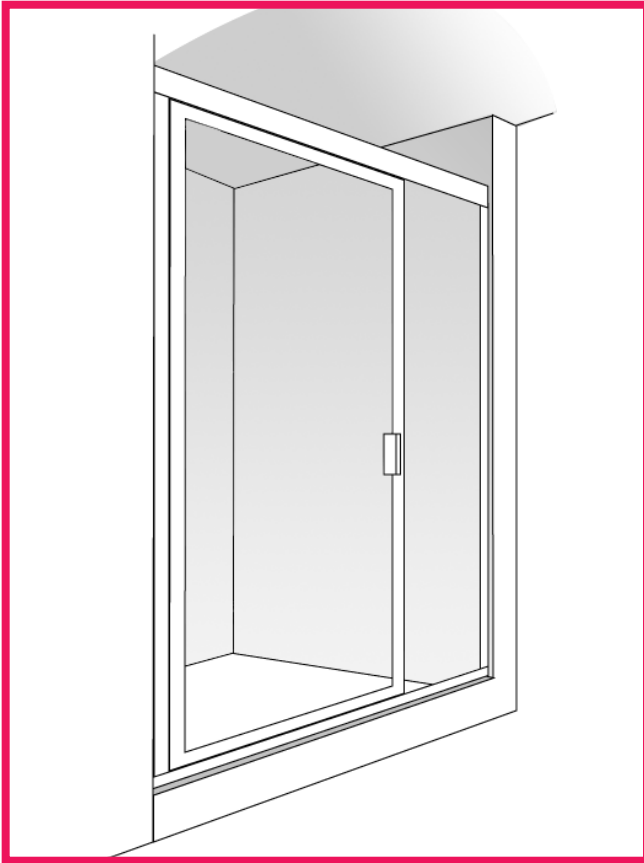

# Model 6000H-180 framed

Rendering of Model 6000H-180

**Finishes:**

- Bright Clear, Bright Gold, Bronze, Brushed Nickel and White (High-gloss)

**Glass Type:**

- Duratuf® tempered safety glass

**Frame Type:**

- Framed rotary gear hinge door

**Header Type:**

- Standard header and curb

**Product Details:**

- Heavy gauge 6063 extrusions (6463 is polished for bright colors)
- Bind-free, continuous rotary gear hinge, full length of door
- Full length magnetic catch and jamb seal
- Magnetic door jamb with vinyl gasket seal
- Hydro-Tech® system for water-tight installation
- Mitered corners
- Full height 180° in-line panel

**Sizes:**

- Standard heights
  - » 8 to choose from
- Custom heights
  - » Maximum door width is 42"
  - » Maximum opening height is 96"

**Optional Upgrades:**

- Decorative textured and tinted Duratuf® tempered safety glass
- 1/4" Duratuf® tempered safety glass
- Thru-glass hardware
- Buttress with and without glass notch
- Euro header or curb
- Steam unit
- CwShield™ protective coating
- Custom powder coating