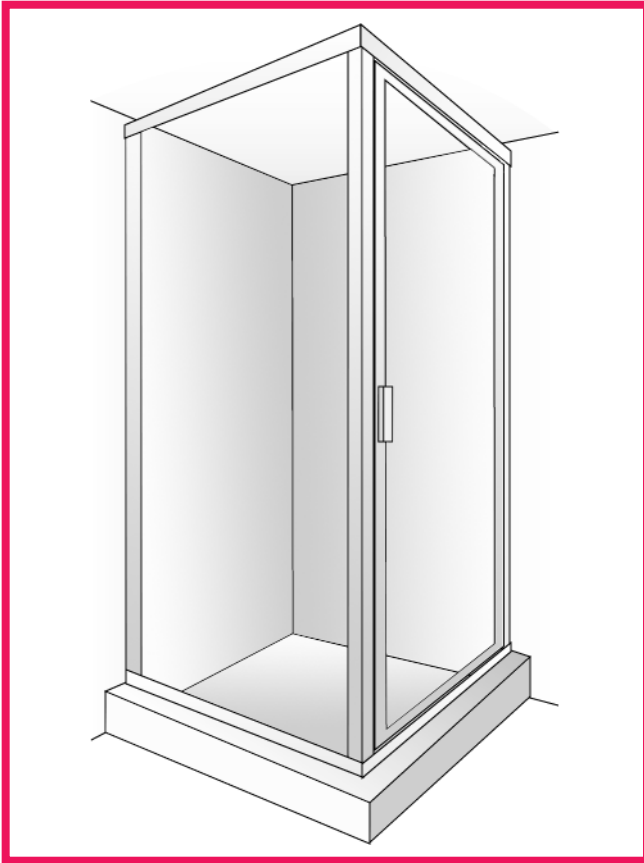

Model 6000H-90 framed

Rendering of Model 6000H-90

Finishes:

- Bright Clear, Bright Gold, Bronze, Brushed Nickel and White (High-gloss)

Glass Type:

- Duratuf® tempered safety glass

Frame Type:

- Framed rotary gear hinge door

Header Type:

- Standard header and curb

Product Details:

- Heavy gauge 6063 extrusions (6463 is polished for bright colors)
- Bind-free, continuous rotary gear hinge, full length of door
- Full length magnetic catch and jamb seal
- Magnetic door jamb with vinyl gasket seal
- Hydro-Tech® system for water-tight installation
- Mitered corners
- Full height 90° or 135° return panels

Sizes:

- Standard heights
 - » 4 to choose from
- Custom heights
 - » Maximum door size is 42" x 96"
 - » Maximum opening width plus return depth is 84"
 - » Maximum opening height is 96"

Optional Upgrades:

- Decorative textured and tinted Duratuf® tempered safety glass
- 1/4" Duratuf® tempered safety glass
- Thru-glass hardware
- Buttress with and without glass notch
- Euro header or curb
- Steam unit
- CwShield™ protective coating
- Custom powder coating