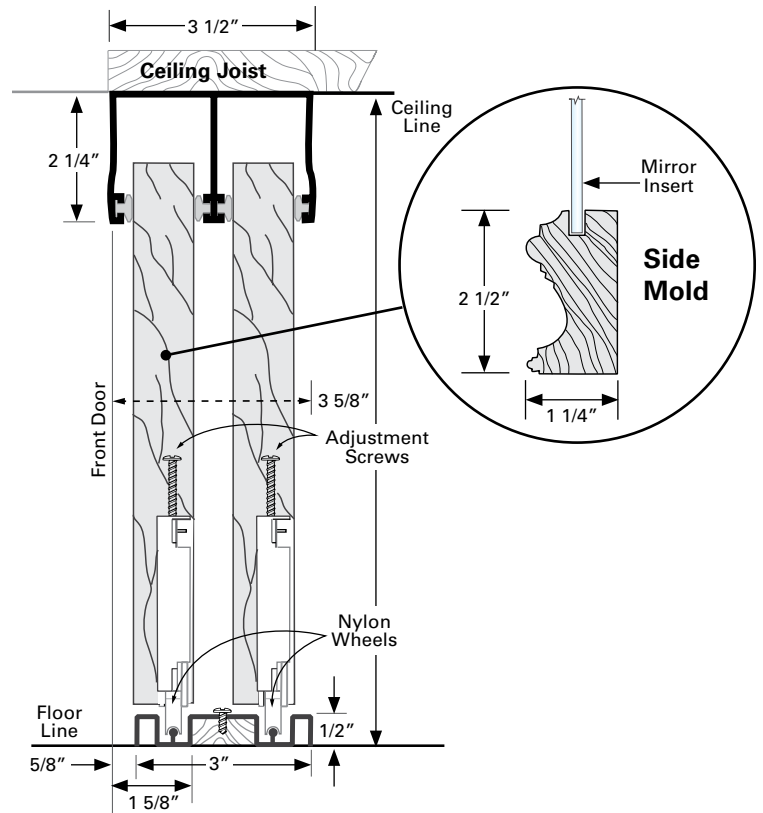

Majestic™

Pictured in a Dark Cherry finish with Duralect® copper-free mirror

Technical Illustration

Finishes:

- Dark Cherry Stain and White (Gloss)

Insert Type:

- 4mm Duralect® copper-free mirror
 - » Elimination of copper dramatically improves quality and life expectancy
 - » This creates a durable, superior grade mirror with exceptional quality

Frame Type:

- 2 5/8" wide solid oak hardwood (milled from 6/4" oak) frame molding
- Frame molding stained and finished using 5 stage process

Track and Channel:

- Aluminum track and channel
- Ultraglide® 2 1/4" deep felt-lined top channel
- Bottom rolled with jump-proof track
- Pre-attached matching fascia conceals top channel

Product Details:

- 1 1/2" diameter wheels with hardened steel races and 5/32" ball bearings in extra-heavy 18 gauge steel housing
- Mitered corners
- All corners glued and secured by two tapered corner fasteners
- 1 1/4" bevel all mirror with a 1" bevel all reveal
- Duralect® copper-free mirror panel has 400lb category II safety backing

Sizes:

- Standard sizes
 - » Width: 48", 60", 72", 84", 96", 108", 120", 144", 168" and 192"
 - » Height: 81" and 96"
- Custom sizes
 - » Maximum individual panel width is 60"
 - » Maximum opening height is 96"
- Adjustment range for opening height is up or down 1/2"