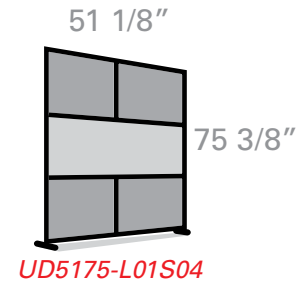

uDivide[®]
Partition & Divider System
Redesigning life.

All uDivide[®] aluminum frames are in a Satin Clear finish. Assembly is required on all uDivide[®] configurations.