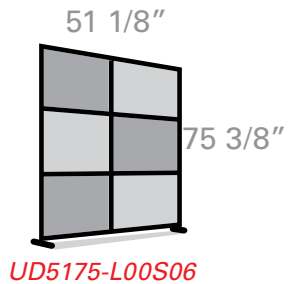

uDivide[®]
Partition & Divider System
Redesigning life.

All uDivide[®] aluminum frames are in a Satin Clear finish. Assembly is required on all uDivide[®] configurations.