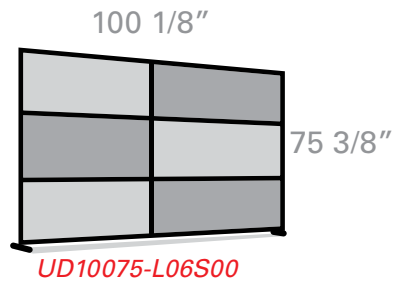

uDivide[®]
Partition & Divider System
Redesigning life.

All uDivide[®] aluminum frames are in a Satin Clear finish. Assembly is required on all uDivide[®] configurations.