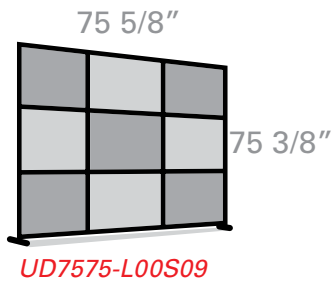

uDivide[®]
Partition & Divider System
Redesigning life.

All uDivide[®] aluminum frames are in a Satin Clear finish. Assembly is required on all uDivide[®] configurations.