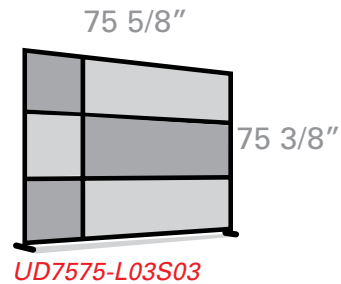

uDivide[®]
Partition & Divider System
Redesigning life.

All uDivide[®] aluminum frames are in a Satin Clear finish. Assembly is required on all uDivide[®] configurations.