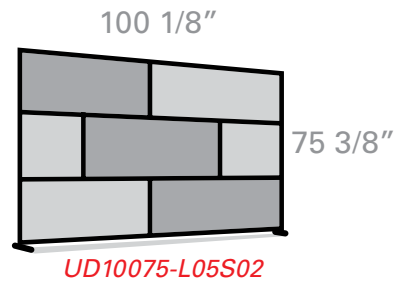

uDivide[®]
Partition & Divider System
Redesigning life.

All uDivide[®] aluminum frames are in a Satin Clear finish. Assembly is required on all uDivide[®] configurations.