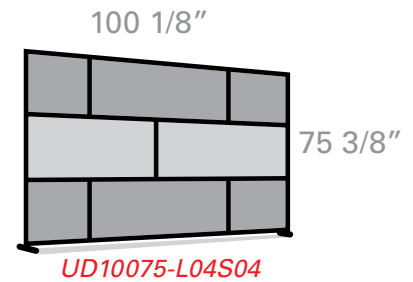

uDivide[®]
Partition & Divider System
Redesigning life.

All uDivide[®] aluminum frames are in a Satin Clear finish. Assembly is required on all uDivide[®] configurations.