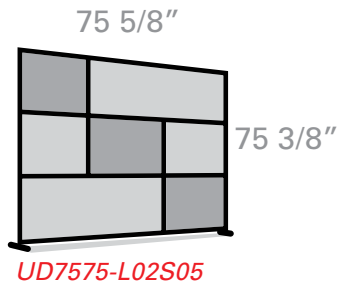

uDivide[®]
Partition & Divider System
Redesigning life.

All uDivide[®] aluminum frames are in a Satin Clear finish. Assembly is required on all uDivide[®] configurations.