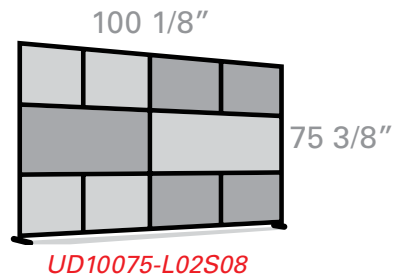

uDivide[®]
Partition & Divider System
Redesigning life.

All uDivide[®] aluminum frames are in a Satin Clear finish. Assembly is required on all uDivide[®] configurations.