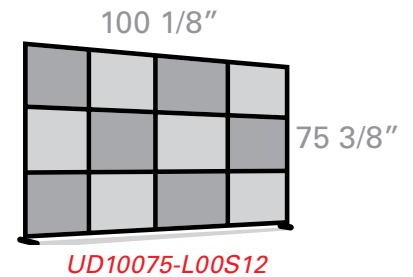

uDivide[®]
Partition & Divider System
Redesigning life.

All uDivide[®] aluminum frames are in a Satin Clear finish. Assembly is required on all uDivide[®] configurations.