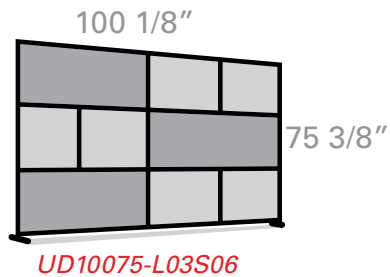

uDivide[®]
Partition & Divider System
Redesigning life.

All uDivide[®] aluminum frames are in a Satin Clear finish. Assembly is required on all uDivide[®] configurations.