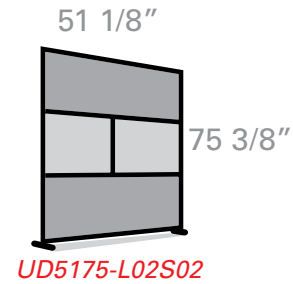

uDivide[®]
Partition & Divider System
Redesigning life.

All uDivide[®] aluminum frames are in a Satin Clear finish. Assembly is required on all uDivide[®] configurations.