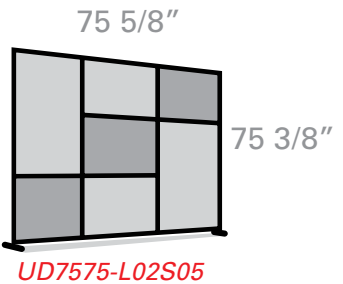

uDivide[®]
Partition & Divider System
Redesigning life.

All uDivide[®] aluminum frames are in a Satin Clear finish. Assembly is required on all uDivide[®] configurations.