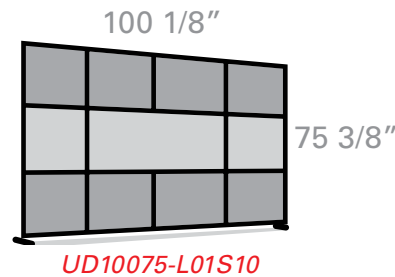

uDivide[®]
Partition & Divider System
Redesigning life.

All uDivide[®] aluminum frames are in a Satin Clear finish. Assembly is required on all uDivide[®] configurations.