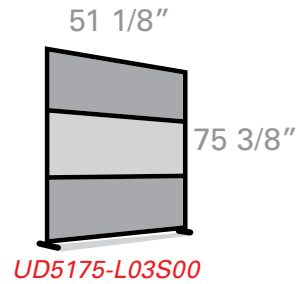

uDivide[®]
Partition & Divider System
Redesigning life.

All uDivide[®] aluminum frames are in a Satin Clear finish. Assembly is required on all uDivide[®] configurations.